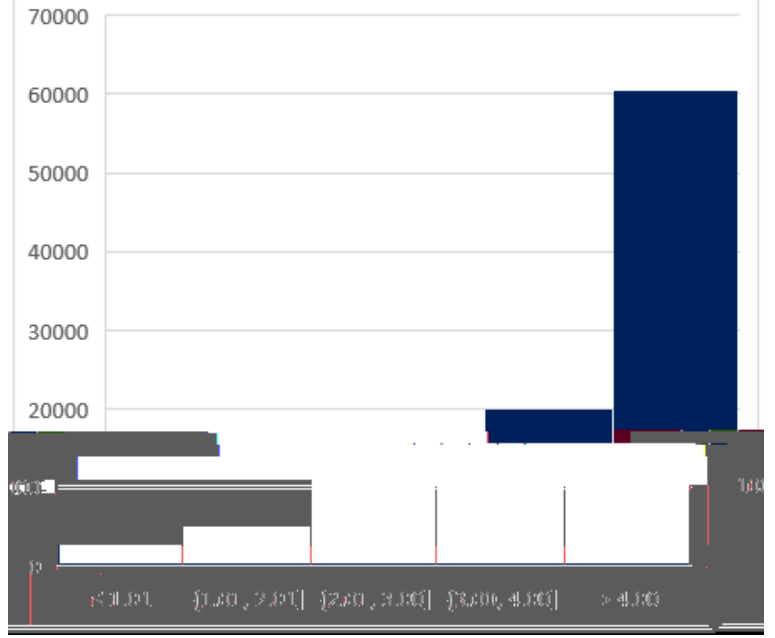

Mean	SD	Median	Response Rate (%)
------	----	--------	-------------------

Table 9: School of Computer

Mean	SD	Median	Response Rate (%)
1600	1000	1000	1000

Table 10: University of South Alabama Overall

Mean	SD	Median	Response Rate (%)
60000	20000	15000	15000